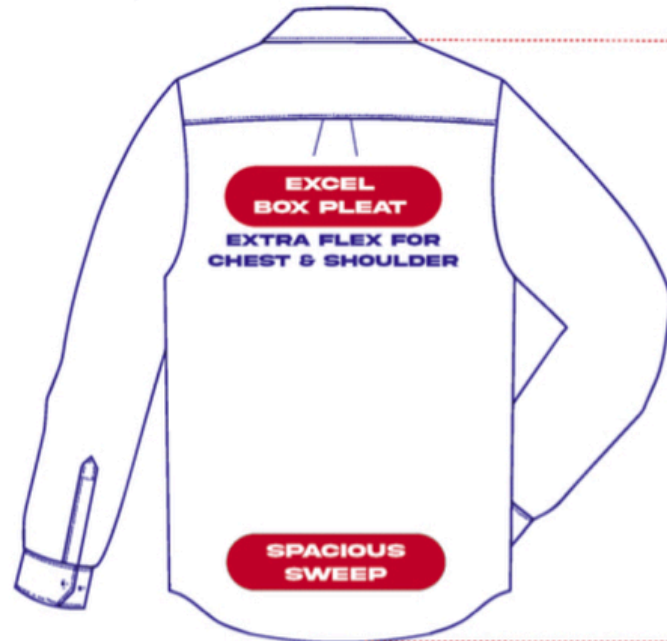

EXCEL FIT FEATURES

#4fits4everyone