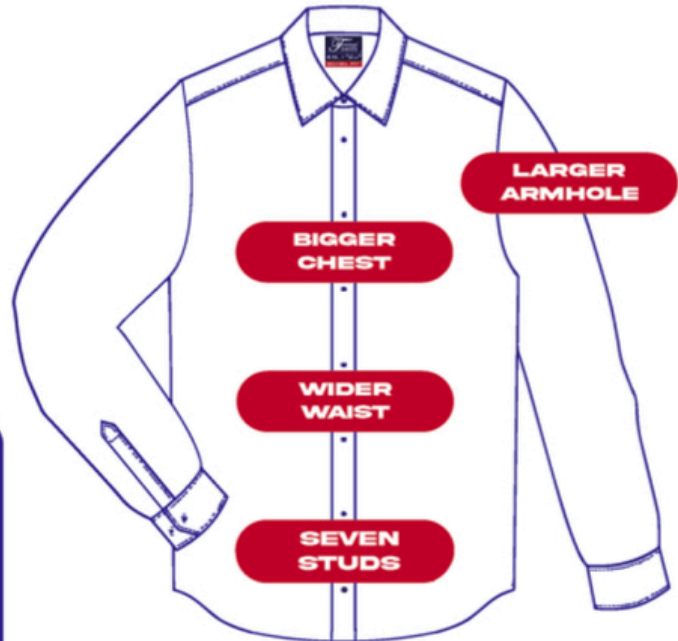

EXCEL FIT FEATURES